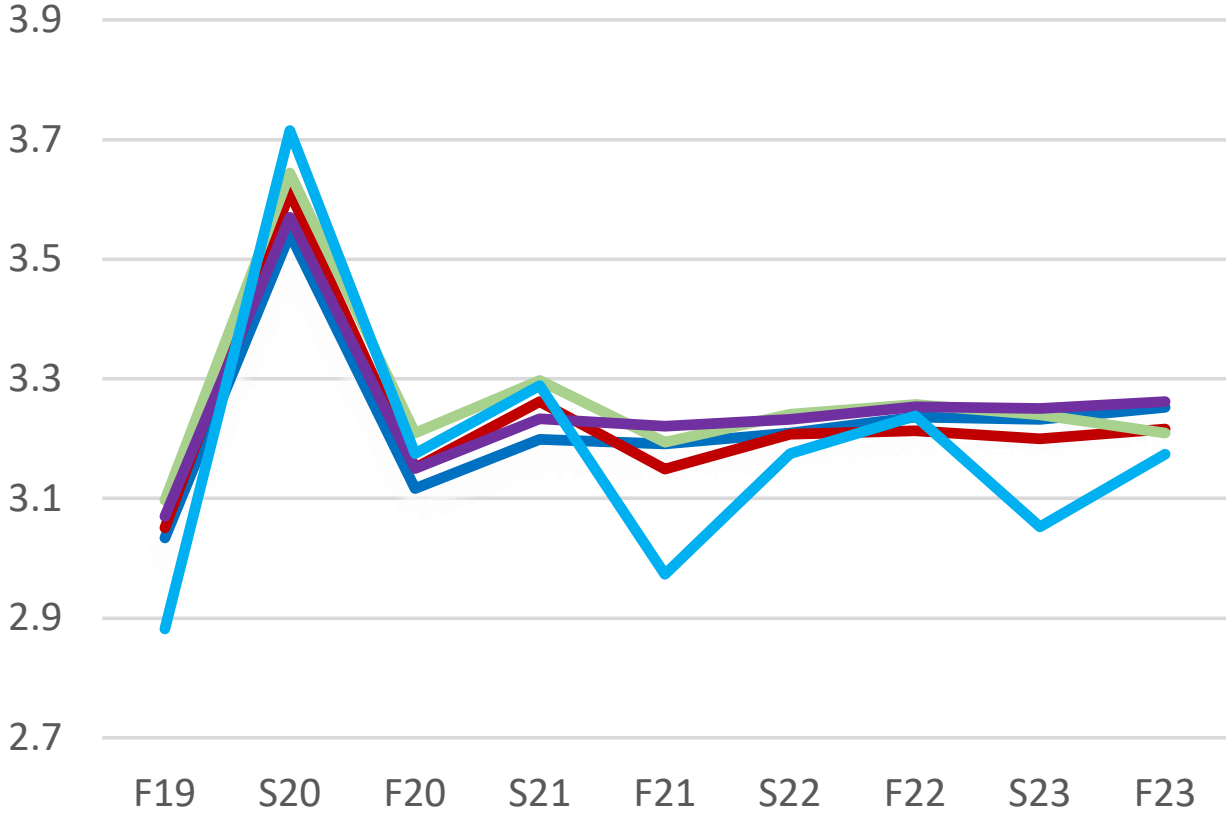

Tau Kappa Epsilon

- All Male
- All IFC
- All Greek
- All Student
- Tau Kappa Epsilon