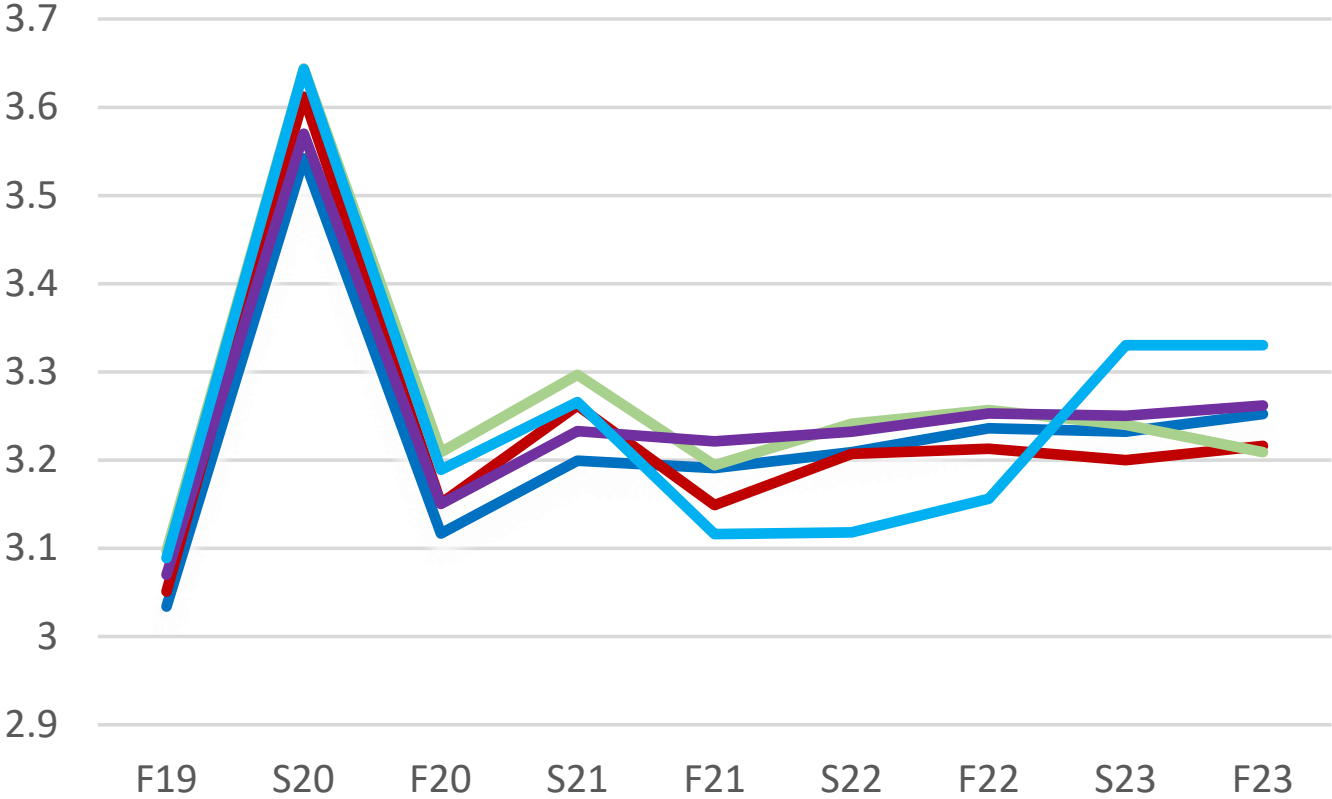

# Pi Kappa Alpha

- All Male
- All IFC
- All Greek
- All Student
- Pi Kappa Alpha