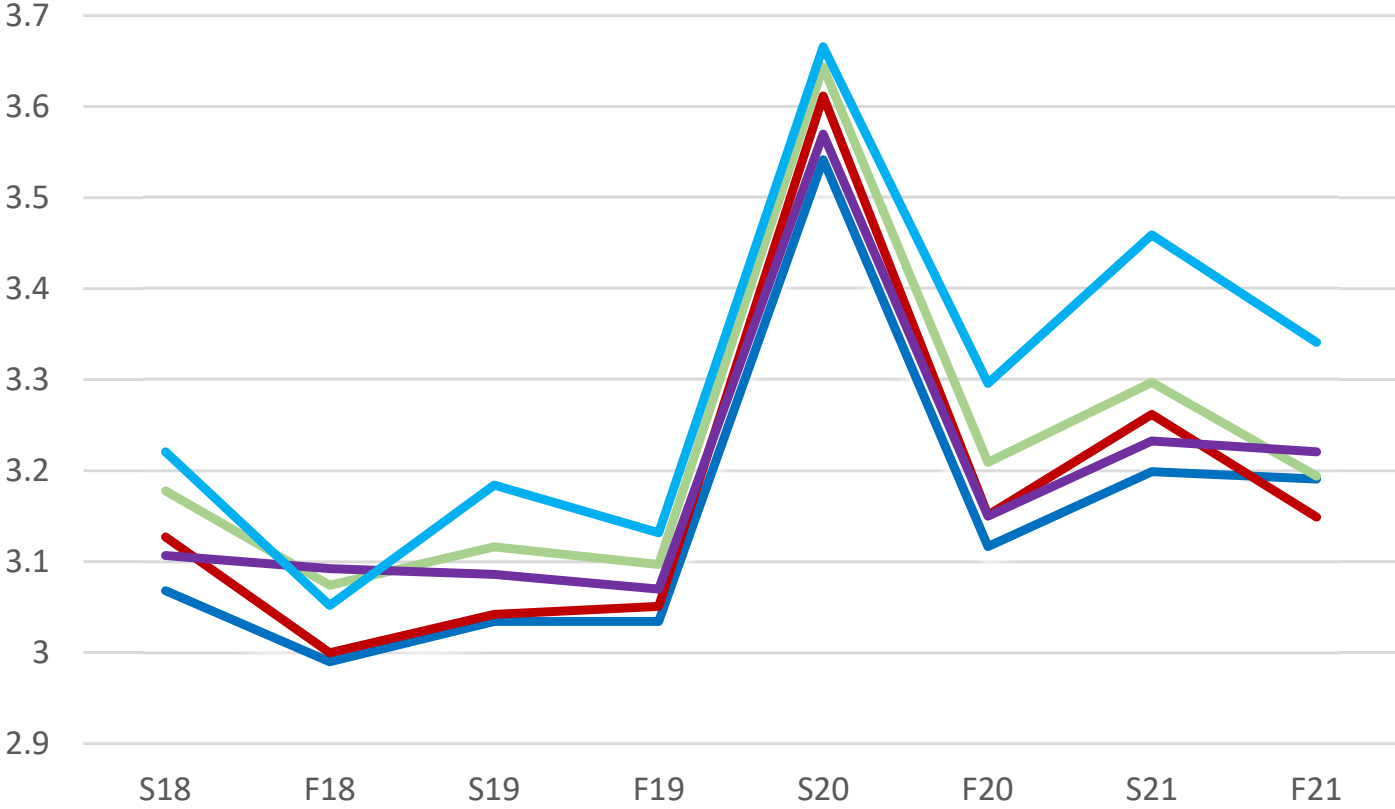

# Phi Kappa Theta

- All Male
- All IFC
- All Greek
- All Student
- Phi Kappa Theta