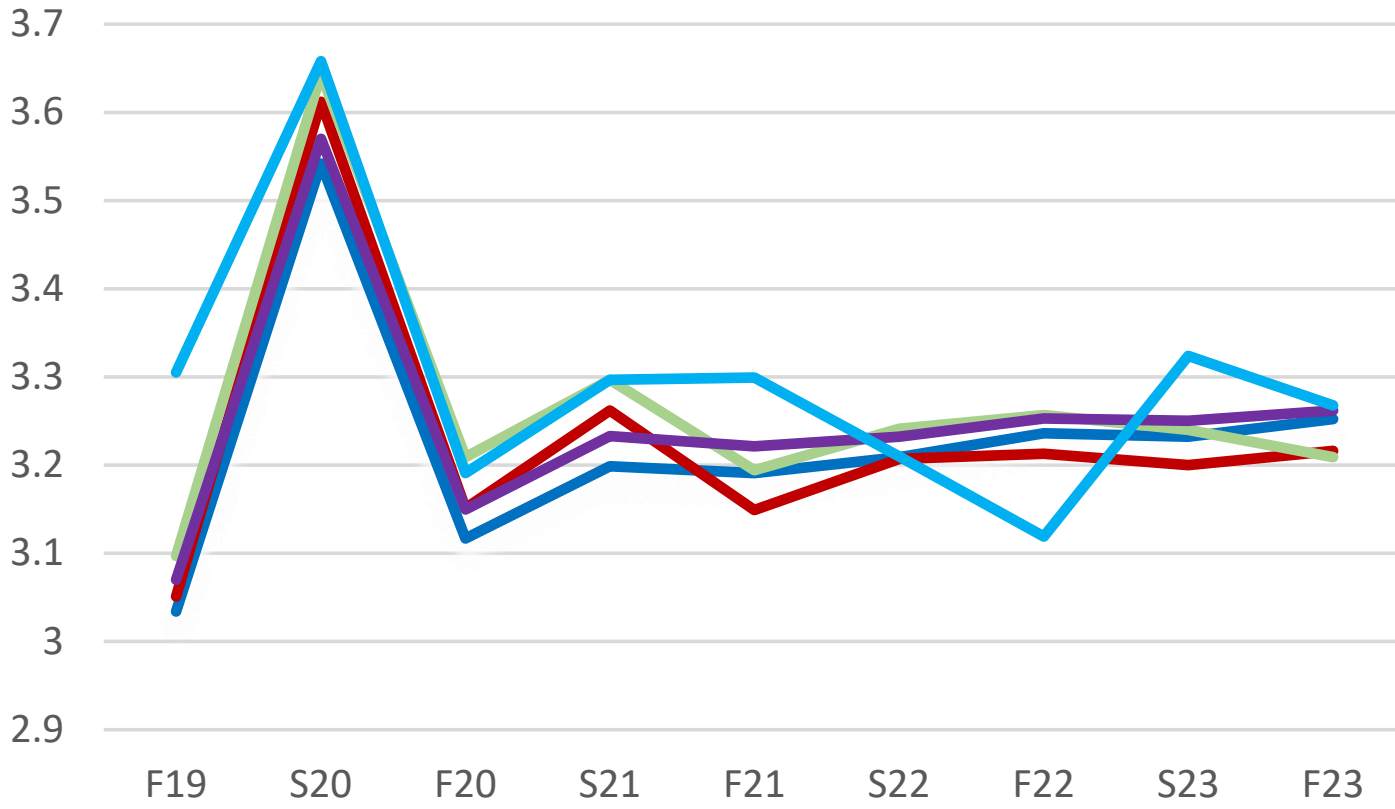

Sigma Chi

- All Male
- All IFC
- All Greek
- All Student
- Sigma Chi